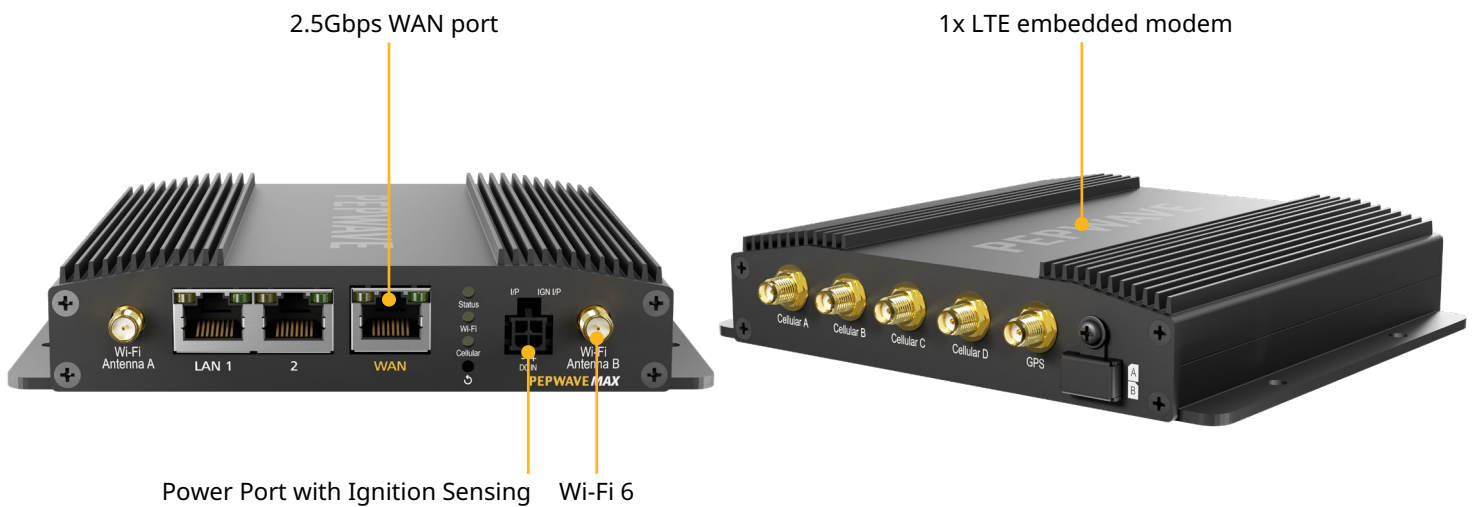

SpeedFusion Ready

Enable the endless possibilities of SpeedFusion technology just by simply connecting to SpeedFusion Cloud from wherever you are.

Performance Boost

The BR1 Pro has been boosted with a CAT-20 modem which can achieve speeds of up to 800% faster than the original BR1 Pro.

- Status
- Wi-Fi
- Cellular

Hardcore Capabilities

The BR1 Pro comes equipped with a 2.5Gbps Ethernet port, making it compatible for your network devices to run at their designated speeds without limitations.

Deploy Anywhere

Certified toughness and wide operating temperatures mean you can just deploy, forget, and enjoy the benefits.

Specifications

WAN Interface	1x 10/100/1000/2500M Ethernet ¹ 1x LTE-A Pro Modem with Redundant SIM Slots	Antenna Connectors	4x SMA Cellular Antenna Connectors 2x RP-SMA Wi-Fi Antenna Connectors 1x SMA GPS Antenna Connector
LAN Interface	2x 10/100/1000M Ethernet	Power Input	10 - 30V
Wi-Fi Interface	Simultaneous Dual-Band (2.4GHz / 5GHz) Wi-Fi 6, 2X2 MU-MIMO Wi-Fi WAN and/or AP	Power Consumption	8 W (nominal), 19 W (max.)
SpeedFusion features	Hot Failover, WAN Smoothing, Bandwidth Bonding ²	Dimension	5.78 x 5.08 x 1.15 inches / 146.8 x 129 x 29.3 mm
Number of PepVPN	2/5 ³	Weight	1.28 pounds / 0.58 kg
Features	Drop-in Mode Load Balancing/Failover Ignition Sensing	Operating Temperature	-40° - 149°F / -40° - 65°C
Router Throughput	1 Gbps	Humidity	15% - 95% (non-condensing)
PepVPN Throughput (No Encryption)	400 Mbps	Warranty	1-Year Limited Warranty
PepVPN Throughput (256-bit AES)	200 Mbps	Certifications	FCC, CE, RoHS E-Mark (Motor Vehicle) ⁵ EN 61373 Shock and Vibration Resistance ⁵ EN 50155 Railway Applications - Electronic Equipment used on Rolling Stock EN 61000 Electromagnetic Compatibility
Recommended Users	1-150	Package Content	1x MAX BR1 Pro CAT-20 1x 12V2A Power Supply (ACW-632) 4x LTE/5G Antennas (ACW-234) 2x Wi-Fi Dual Band Antenna (ACW-341) 1x GPS Antenna (ACW-232)
Cellular Data Rate⁴ (Downlink/Uplink)	CAT-20: 2 Gbps / 211 Mbps		