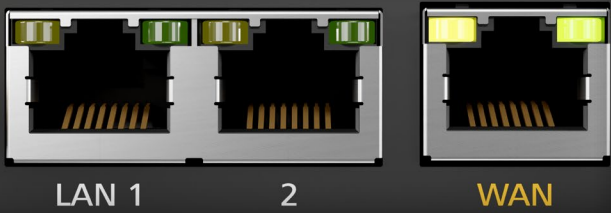

SpeedFusion Ready

Enable the endless possibilities of SpeedFusion technology just by simply connecting to SpeedFusion Cloud from wherever you are.

Performance Boost

The BR1 Pro has been boosted with a CAT-20 modem which can achieve speeds of up to 800% faster than the original BR1 Pro.

- Status
- Wi-Fi
- Cellular

Hardcore Capabilities

The BR1 Pro comes equipped with a 2.5Gbps Ethernet port, making it compatible for your network devices to run at their designated speeds without limitations.

Deploy Anywhere

Certified toughness and wide operating temperatures mean you can just deploy, forget, and enjoy the benefits.

Specifications

WAN Interface	1x 10/100/1000/2500M Ethernet ¹ 1x LTE-A Pro Modem with Redundant SIM Slots	Antenna Connectors	4x SMA Cellular Antenna Connectors 2x RP-SMA Wi-Fi Antenna Connectors 1x SMA GPS Antenna Connector
LAN Interface	2x 10/100/1000M Ethernet	Power Input	10 - 30V
Wi-Fi Interface	Simultaneous Dual-Band (2.4GHz / 5GHz) Wi-Fi 6, 2X2 MU-MIMO Wi-Fi WAN and/or AP	Power Consumption	8 W (nominal), 19 W (max.)
SpeedFusion features	Hot Failover, WAN Smoothing, Bandwidth Bonding ²	Dimension	5.78 x 5.08 x 1.15 inches / 146.8 x 129 x 29.3 mm
Number of PepVPN	2/5 ³	Weight	1.28 pounds / 0.58 kg
Features	Drop-in Mode Load Balancing/Failover Ignition Sensing	Operating Temperature	-40° - 149°F / -40° - 65°C
Router Throughput	1 Gbps	Humidity	15% - 95% (non-condensing)
PepVPN Throughput (No Encryption)	400 Mbps	Warranty	1-Year Limited Warranty
PepVPN Throughput (256-bit AES)	200 Mbps	Certifications	FCC, CE, RoHS E-Mark (Motor Vehicle) ⁵ EN 61373 Shock and Vibration Resistance ⁵ EN 50155 Railway Applications - Electronic Equipment used on Rolling Stock EN 61000 Electromagnetic Compatibility
Recommended Users	1-150	Package Content	1x MAX BR1 Pro CAT-20 1x 12V2A Power Supply (ACW-632) 4x LTE/5G Antennas (ACW-234) 2x Wi-Fi Dual Band Antenna (ACW-341) 1x GPS Antenna (ACW-232)
Cellular Data Rate⁴ (Downlink/Uplink)	CAT-20: 2 Gbps / 211 Mbps		