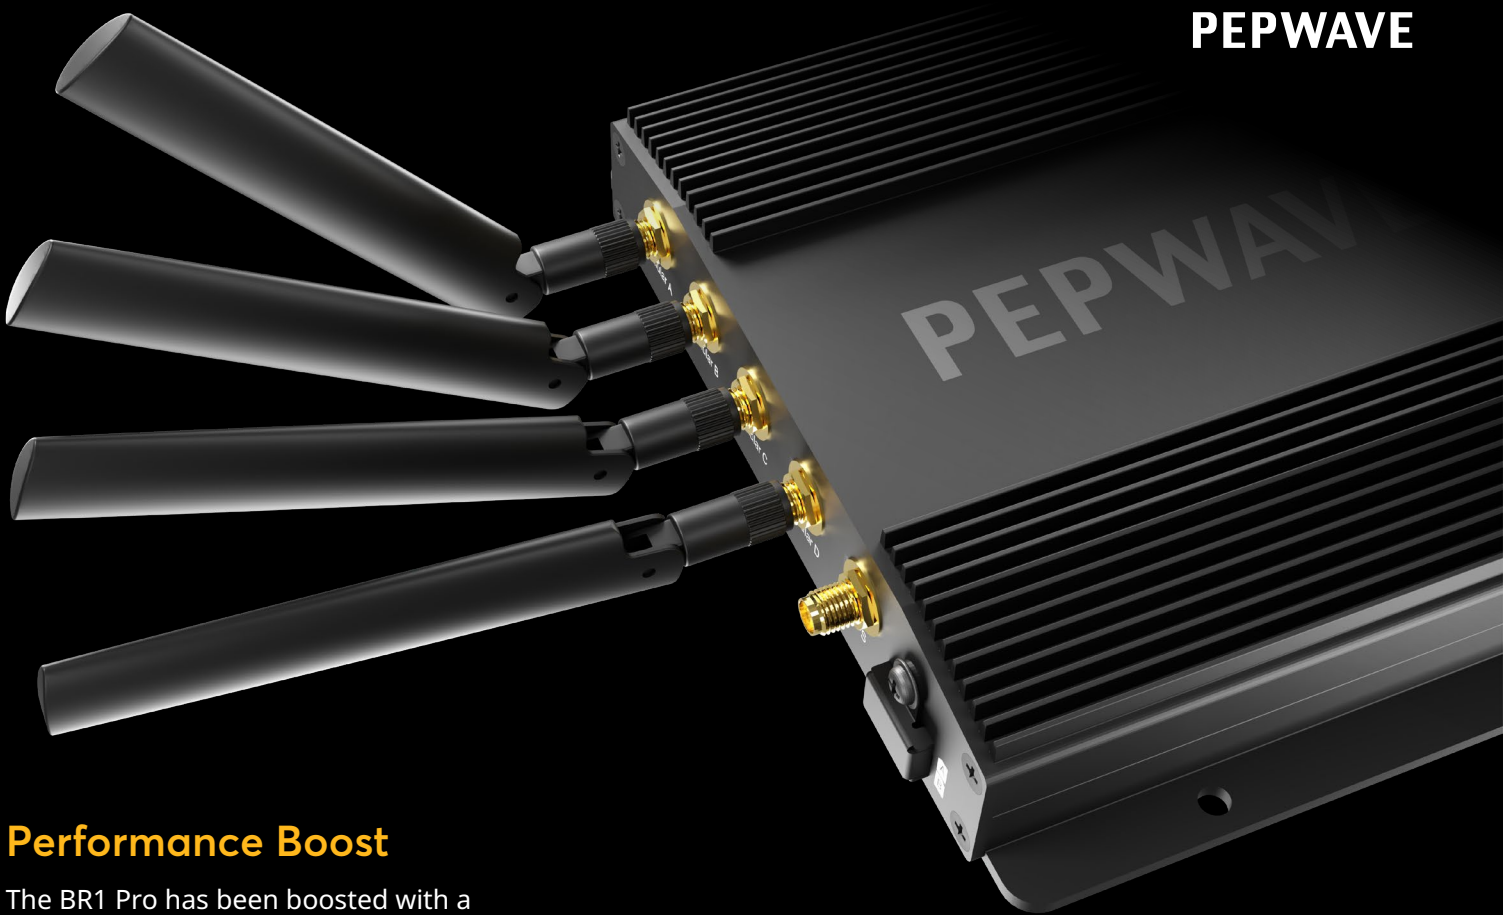

CAT-20

BR1 Pro

Here LTE gets Sonic

Wi-Fi just got better

Connect multiple devices simultaneously, and experience faster throughput speeds and better bandwidth congestion with the latest Wi-Fi 6, all with less interference.

SpeedFusion Ready

Enable the endless possibilities of SpeedFusion technology just by simply connecting to SpeedFusion Cloud from wherever you are.

Performance Boost

The BR1 Pro has been boosted with a CAT-20 modem which can achieve speeds of up to 800% faster than the original BR1 Pro.

- Status
- Wi-Fi
- Cellular

Hardcore Capabilities

The BR1 Pro comes equipped with a 2.5Gbps Ethernet port, making it compatible for your network devices to run at their designated speeds without limitations.