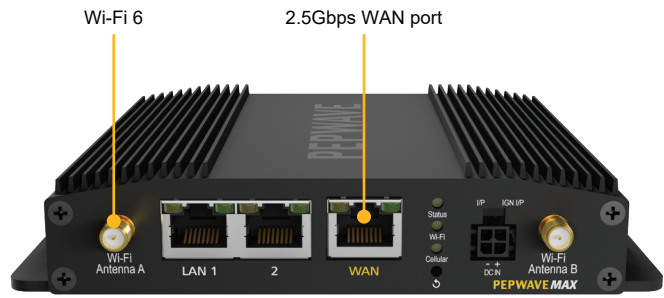

BR1 Pro 5G

The Classic Goes Sonic

Sonic for a Reason

The 'classic goes sonic', why? The BR1 Pro 5G is integrated with the new generation multi-core CPU ensuring delivery of gigabit speeds. Achieving 800% faster speeds than the original BR1 Classic.

Low-Profile Form Factor

At 1.14 inches short, the BR1 Pro 5G is 25% slimmer than the BR1 Classic.

Available with PrimeCare

The economical way to build your secure SpeedFusion network. Experience it all with PrimeCare.

BR1 Pro 5G

Specifications

WAN Interface	1x 10/100/1000/2500M Ethernet ¹ 1x 5G Modem with Redundant SIM Slot	5G Cellular Data Rate⁴ (Downlink/Uplink)	5G: 4 Gbps / 700 Mbps LTE CAT-20: 2 Gbps / 150 Mbps
LAN Interface	2x 10/100/1000M Ethernet	Recommended Users	150
Wi-Fi Interface	Simultaneous Dual-Band (2.4GHz / 5GHz) Wi-Fi 6, 2X2 MU-MIMO Wi-Fi WAN and/or AP	Antenna Connectors	4x SMA Cellular Antenna Connectors 2x RP-SMA Wi-Fi Antenna Connectors 1x SMA GPS Antenna Connector
Features	Drop-in Mode Load Balancing/Failover Ignition Sensing	Power Input	10 - 30V
Transmit Power (2.4GHz / 5GHz)	24 dBm / 26 dBm	Power Consumption	8 W (nominal), 19 W (max.)
Router Throughput	1 Gbps	Dimensions (L x W x H)	5.78 x 5.08 x 1.15 inches / 146.8 x 129 x 29.3 mm
PepVPN Throughput (No Encryption)	400 Mbps	Weight	1.28 pounds / 580 g
PepVPN Throughput (256-bit AES)	200 Mbps	Operating Temperature	-40° - 149° F / -40° - 65° C
SpeedFusion Features	Hot Failover, WAN Smoothing, Bandwidth Bonding ²	Humidity	15% - 95% (non-condensing)
Number of PepVPN SpeedFusion Peers	2/5 ³	Certifications	FCC, CE, RoHS, Railway Applications - Electronic Equipment used on Rolling Stock: EN 50155 Electromagnetic Compatibility: EN 61000
		Warranty	1-Year Limited Warranty
		Package Content	1x BR1 Pro 5G 1x 12V2A Power Supply (ACW-632) 4x LTE/5G Antennas (ACW-235) 2x Wi-Fi Dual Band Antenna (ACW-341) 1x GPS Antenna (ACW-232)