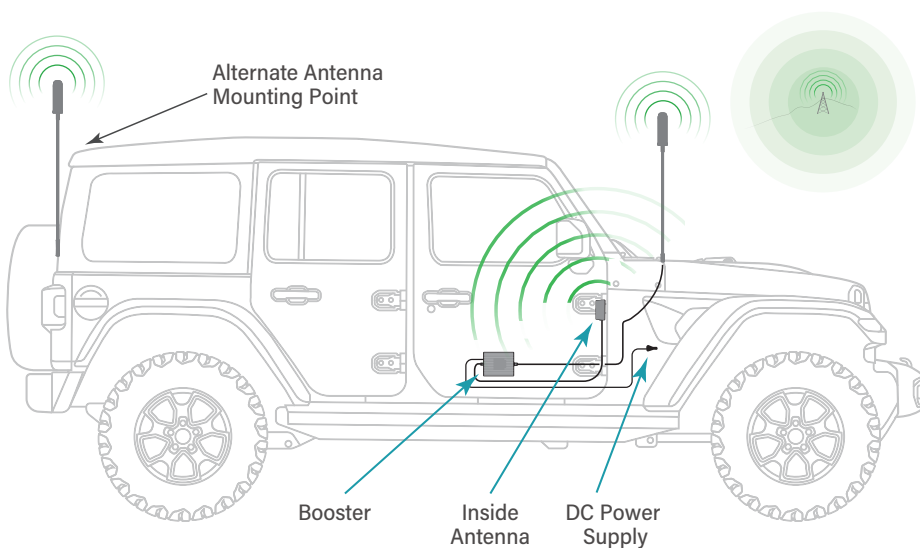

FUSION2GO XR MST

Top-Performing 5G/4G Cell Phone Signal Booster for Compact and Mid-Size Pickup Trucks and SUVs

Specifications

Uplink Frequency (MHz):	698-716 / 776-787 / 824-849 / 1850-1915 / 1710-1780
Downlink Frequency (MHz):	728-746 / 746-757 / 869-894 / 1930-1995 / 2110-2180
Supported Standards:	5G, 4G, LTE cellular standards
Cellular bands:	12 / 17 / 13 / 5 / 2 / 25 / 4
Maximum Gain:	50 dB
Input Impedance:	50 Ω
Gain Adjustment:	20 dB (Automatic)
Maximum Uplink Power:	29.0 dBm
DC Power:	6-15V
VSWR:	≤ 2.0
Exterior Cable:	RG-58 / 15 ft
Interior Cable:	302 series / 10 ft
RF Connectors:	FME Male (both ends)
Power Consumption:	$\leq 12W$
Operation Temperature:	-4° to +158° F
Dimensions:	5.625 x 4 x 1.125 inches
Weight:	1.43 lbs
Certification:	FCC: RSN-FUSION2GO5G Contains FCC ID: XPYNINAB1

Quickly optimize your antenna separation with the 'SureCall' mobile app that is available in the Google Play or Apple's App Store

Vehicle-specific antenna mounting brackets (not included) for make/model/year trucks and SUVs 2020 and newer. Contact your SureCall dealer for more info.