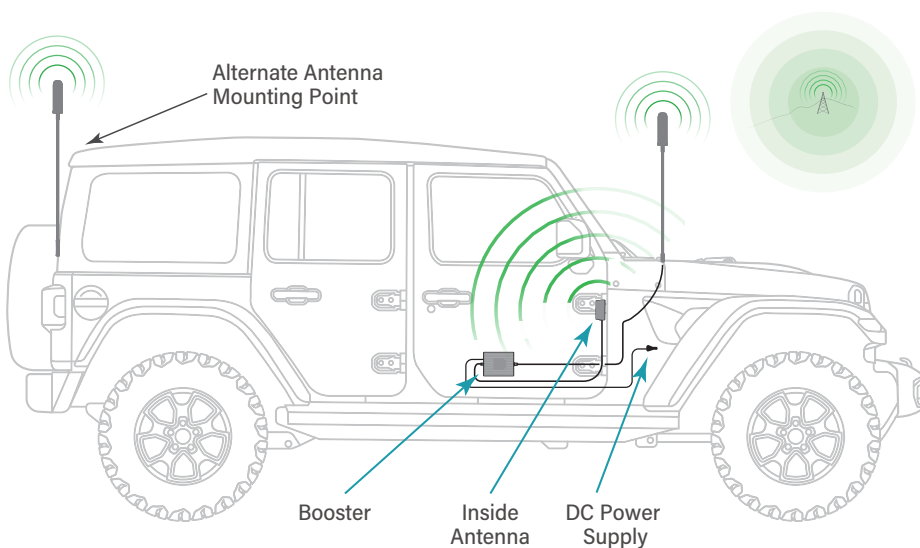

FUSION2GO XR MST

Top-Performing 5G/4G Cell Phone Signal Booster for Compact and Mid-Size Pickup Trucks and SUVs

Specifications

Uplink Frequency (MHz):	698-716 / 776-787 / 824-849 / 1850-1915 / 1710-1780
Downlink Frequency (MHz):	728-746 / 746-757 / 869-894 / 1930-1995 / 2110-2180
Supported Standards:	5G, 4G, LTE cellular standards
Cellular bands:	12 / 17 / 13 / 5 / 2 / 25 / 4
Maximum Gain:	50 dB
Input Impedance:	50 Ω
Gain Adjustment:	20 dB (Automatic)
Maximum Uplink Power:	29.0 dBm
DC Power:	6-15V
VSWR:	≤ 2.0
Exterior Cable:	RG-58 / 15 ft
Interior Cable:	302 series / 10 ft
RF Connectors:	FME Male (both ends)
Power Consumption:	$\leq 12W$
Operation Temperature:	-4° to +158° F
Dimensions:	5.625 x 4 x 1.125 inches
Weight:	1.43 lbs
Certification:	FCC: RSN-FUSION2GO5G Contains FCC ID: XPNINAB1

Quickly optimize your antenna separation with the 'SureCall' mobile app that is available in the Google Play or Apple's App Store

Vehicle-specific antenna mounting brackets (not included) for make/model/year trucks and SUVs 2020 and newer. Contact your SureCall dealer for more info.